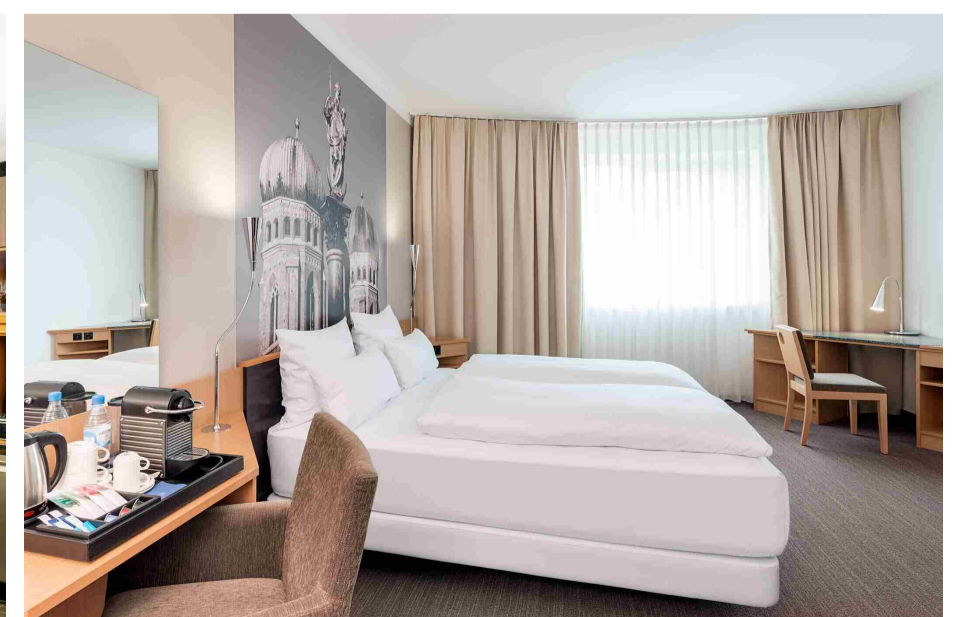

NH MEETINGS
inspire. create. enjoy.

NH MÜNCHEN MESSE

HOTEL LOCATION

Located in the Zamdorf area of Munich, the NH München Messe hotel is an excellent choice for business travelers. The fairground and the International Congress Center are within a 15-minute drive and you can reach the A94, A99, and A8 highways in a matter of minutes. The bus stops right outside the hotel and gets you to Munich's city center in about 20 minutes.

Distance to airport
36 KM / 33 MIN
Distance to main train station
9 KM / 15 MIN
Distance to bus stop
10 M / 1 MIN
Distance to fair trade
6 KM / 15 MIN

Eggenfeldener Str. 100,
81929 Munich
Deutschland
T. +49 89 993450
nhmuenchenmesse@nh-hotels.com
<https://www.nh-hotels.com/hotel/nh-muenchen-messe>

MEETINGS AND EVENTS

We can host anything you. Whether a conference, conference or business meeting - choose from our 9 fully air-conditioned and soundproof event rooms for up to 230 people (capacity largest room). Each room offers first-class technical equipment, such as projectors, screens, pinboards, flip charts, moderator's kits, free Wi-Fi and abundant natural light. Additional meeting equipment is available on request. We can also organize all the finer details for you, including food and drink, technical equipment and things like transfers for your guests.

NH MEETINGS – INSPIRE, CREATE, ENJOY

- Ambassador Service
- Specialized Advisory Service
- Customized Professional Response
- Free, Easy Wi-Fi
- Tempting Breaks
- Eco-Friendly Meetings
- High Tech made easy
- Always Yes!

ROOMS

The NH München Messe has 253 spacious and comfortable rooms, including 11 suites. All our rooms come with free in-room Wi-Fi and a variety of other modern comforts for a pleasant stay. For groups and families we also offer rooms with connection door.